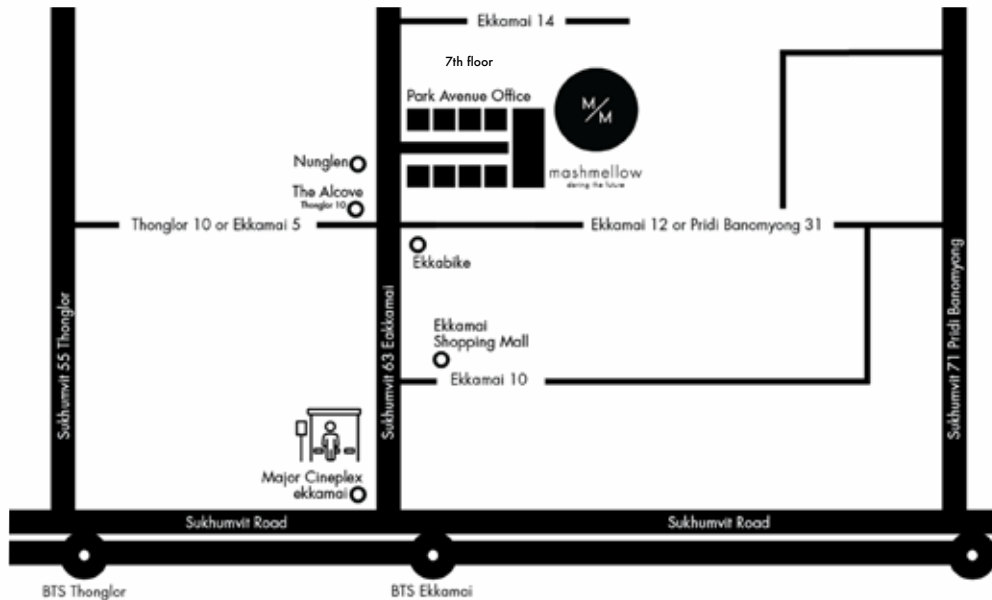

Needless to say, our driven team are always on standby to support everything you need.
We open every single day, between 8AM and 9PM.

  [mashmellow.co](https://www.instagram.com/mashmellow.co)  088-987-9565